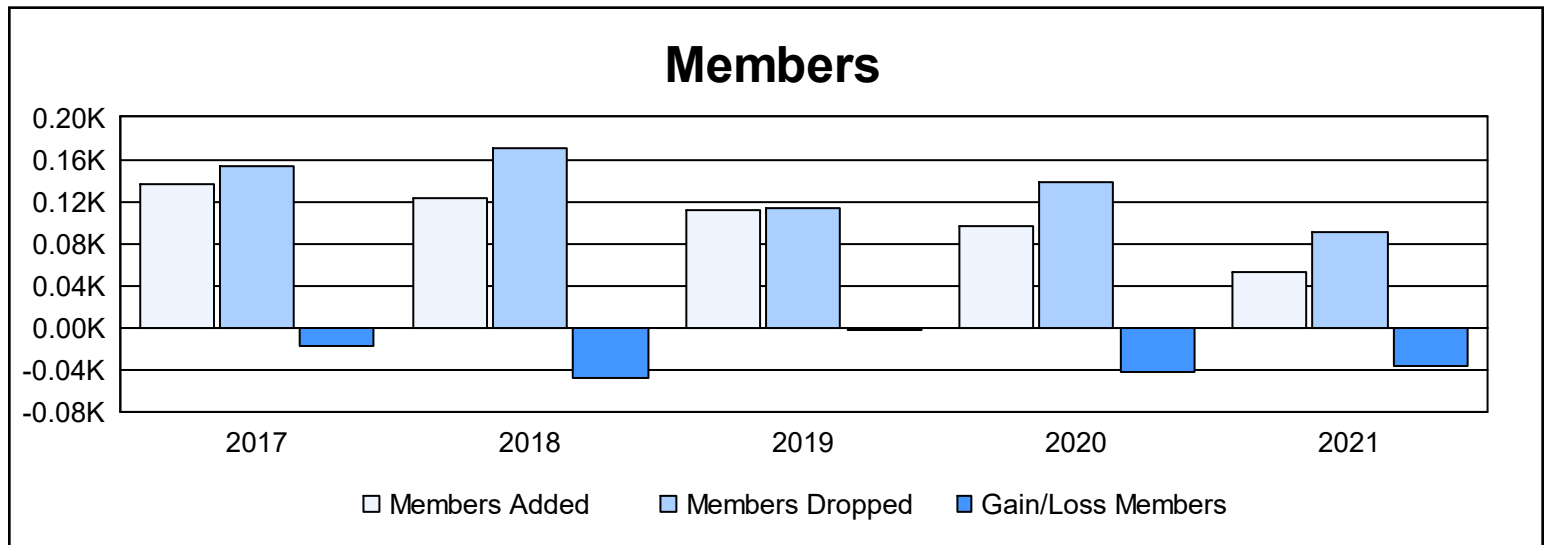

Year	New Clubs	Dropped Clubs	Gain/ Loss Clubs	New Members	Charter Members	Reinstate Members	Transfer Members	Total Member Added	Total Members Dropped	Gain/ Loss Members
2016-2017	0	3	-3	121	0	0	15	136	153	-17
2017-2018	0	1	-1	100	0	1	22	123	171	-48
2018-2019	0	1	-1	105	2	2	3	112	114	-2
2019-2020	0	0	0	87	0	0	9	96	138	-42
2020-2021	0	1	-1	43	1	0	9	53	90	-37
<b>Average</b>	<b>0</b>	<b>1</b>	<b>-1</b>	<b>91</b>	<b>1</b>	<b>1</b>	<b>12</b>	<b>104</b>	<b>133</b>	<b>-29</b>

### Membership Composition June 2021 Cumulative