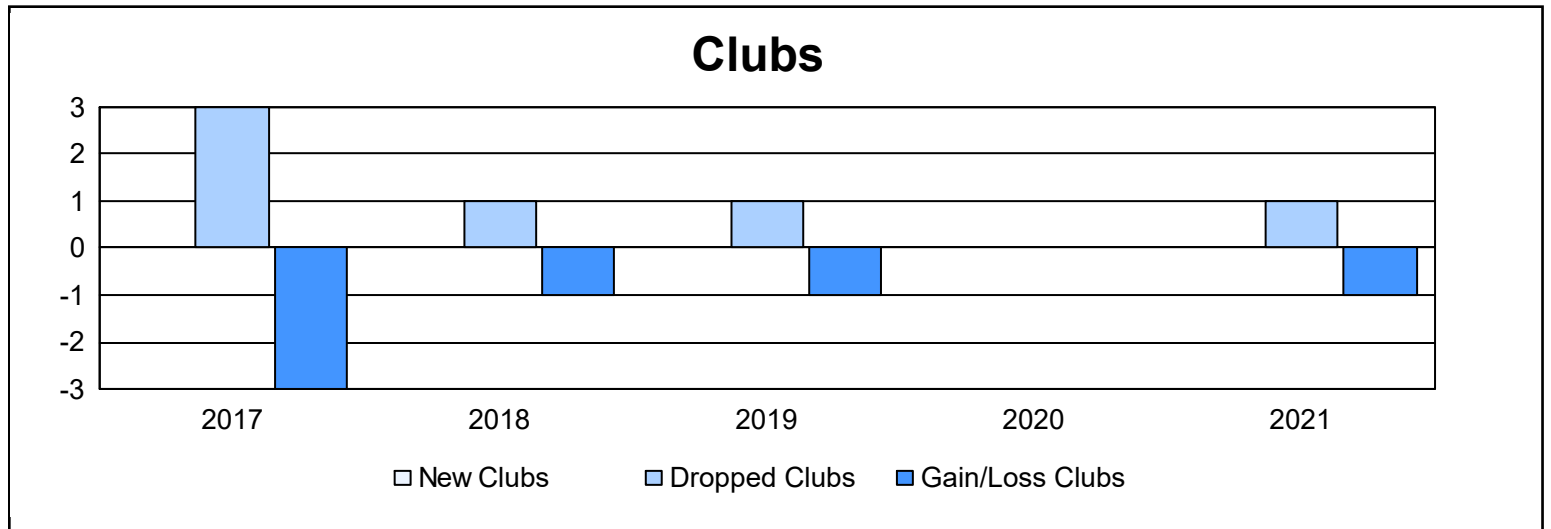

Year	New Clubs	Dropped Clubs	Gain/ Loss Clubs	New Members	Charter Members	Reinstate Members	Transfer Members	Total Member Added	Total Members Dropped	Gain/ Loss Members
2016-2017	0	3	-3	121	0	0	15	136	153	-17
2017-2018	0	1	-1	100	0	1	22	123	171	-48
2018-2019	0	1	-1	105	2	2	3	112	114	-2
2019-2020	0	0	0	87	0	0	9	96	138	-42
2020-2021	0	1	-1	43	1	0	9	53	90	-37
<b>Average</b>	<b>0</b>	<b>1</b>	<b>-1</b>	<b>91</b>	<b>1</b>	<b>1</b>	<b>12</b>	<b>104</b>	<b>133</b>	<b>-29</b>

### Membership Composition June 2021 Cumulative