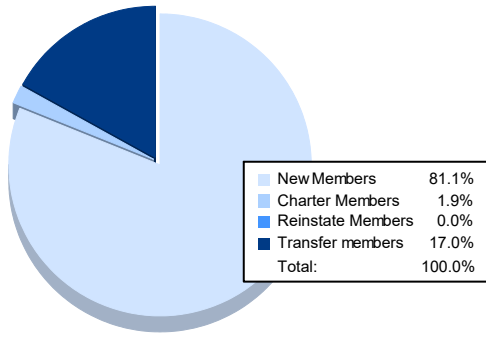

Year	New Clubs	Dropped Clubs	Gain/ Loss Clubs	New Members	Charter Members	Reinstate Members	Transfer Members	Total Member Added	Total Members Dropped	Gain/ Loss Members
2016-2017	0	3	-3	121	0	0	15	136	153	-17
2017-2018	0	1	-1	100	0	1	22	123	171	-48
2018-2019	0	1	-1	105	2	2	3	112	114	-2
2019-2020	0	0	0	87	0	0	9	96	138	-42
2020-2021	0	1	-1	43	1	0	9	53	90	-37
<b>Average</b>	<b>0</b>	<b>1</b>	<b>-1</b>	<b>91</b>	<b>1</b>	<b>1</b>	<b>12</b>	<b>104</b>	<b>133</b>	<b>-29</b>

### Membership Composition June 2021 Cumulative